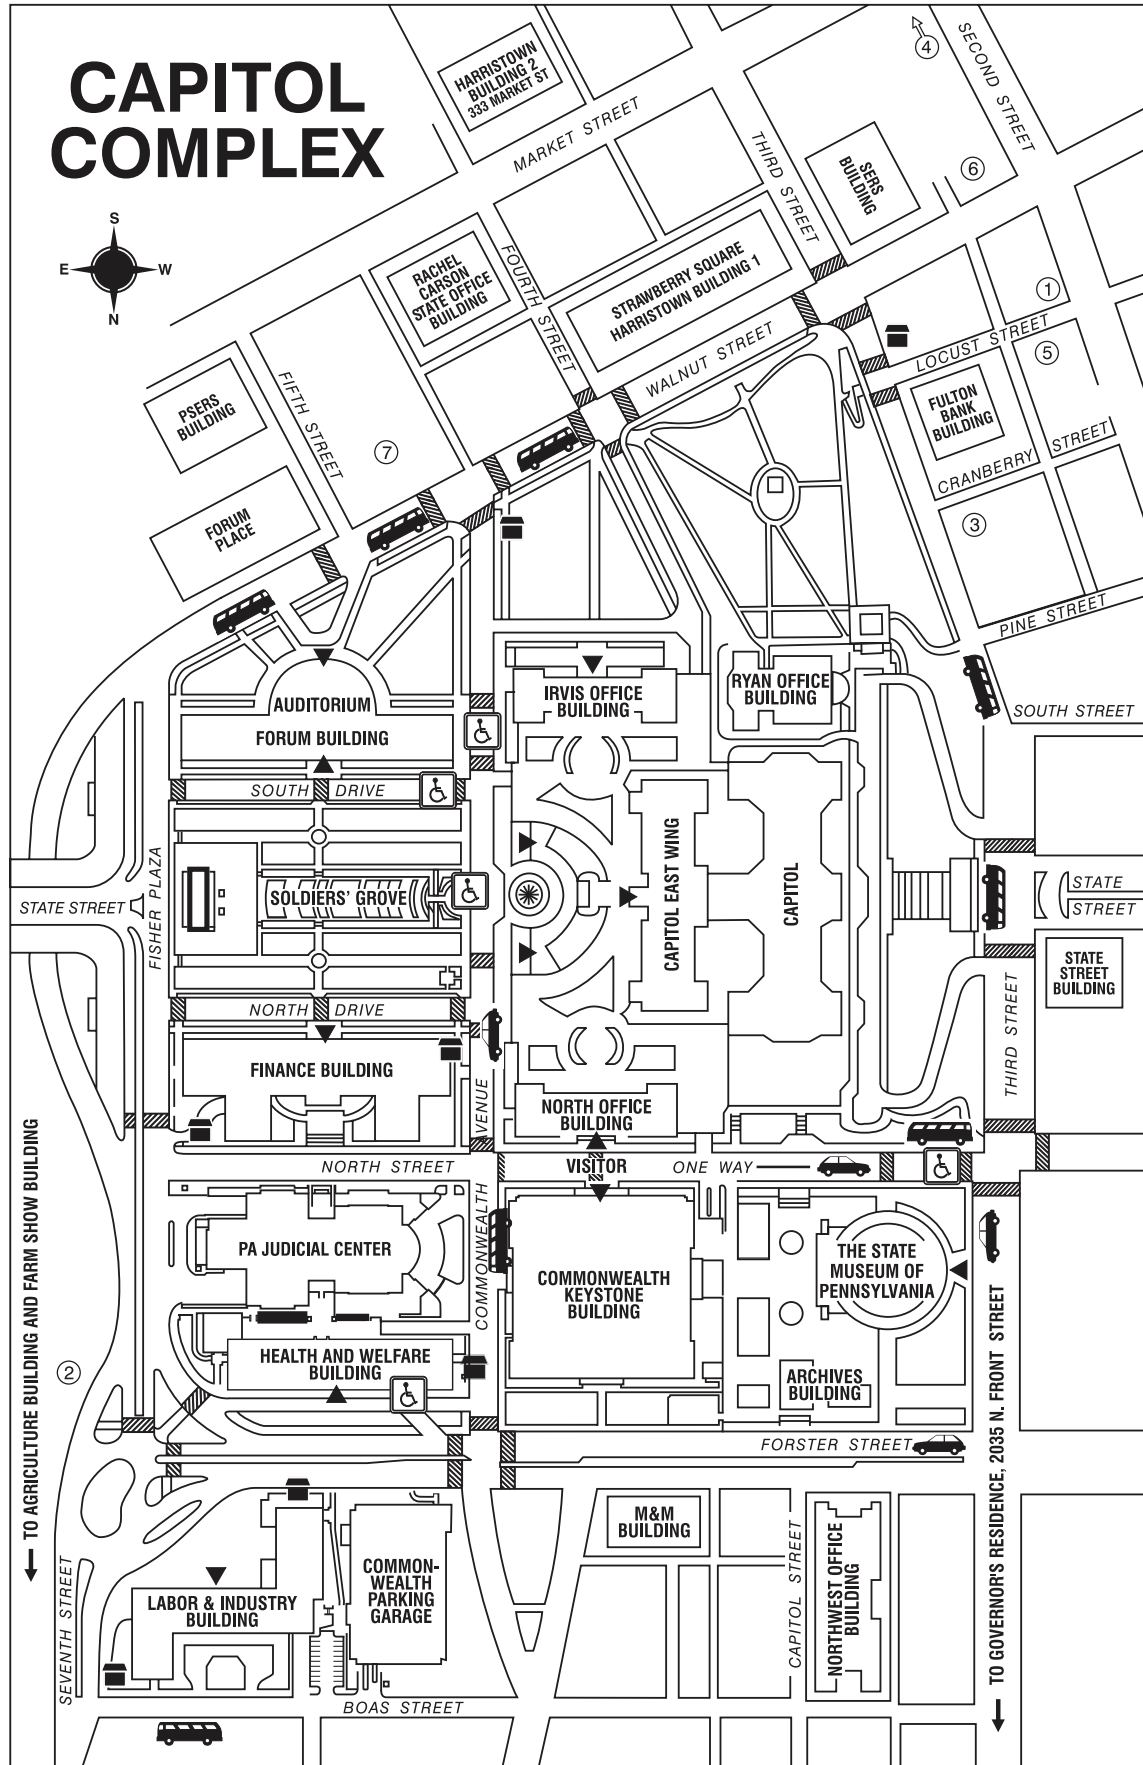

CAPITOL COMPLEX

-  VISITOR SPACES FOR PERSONS WITH DISABILITIES
-  ON-STREET PARKING
-  BUS STOP
-  PUBLIC ENTRANCES
-  PEDESTRIAN CROSSING AREAS
-  AVAILABLE PARKING
-  BUS SHELTER
-  PENNSYLVANIA WAR VETERANS MEMORIAL FOUNTAIN