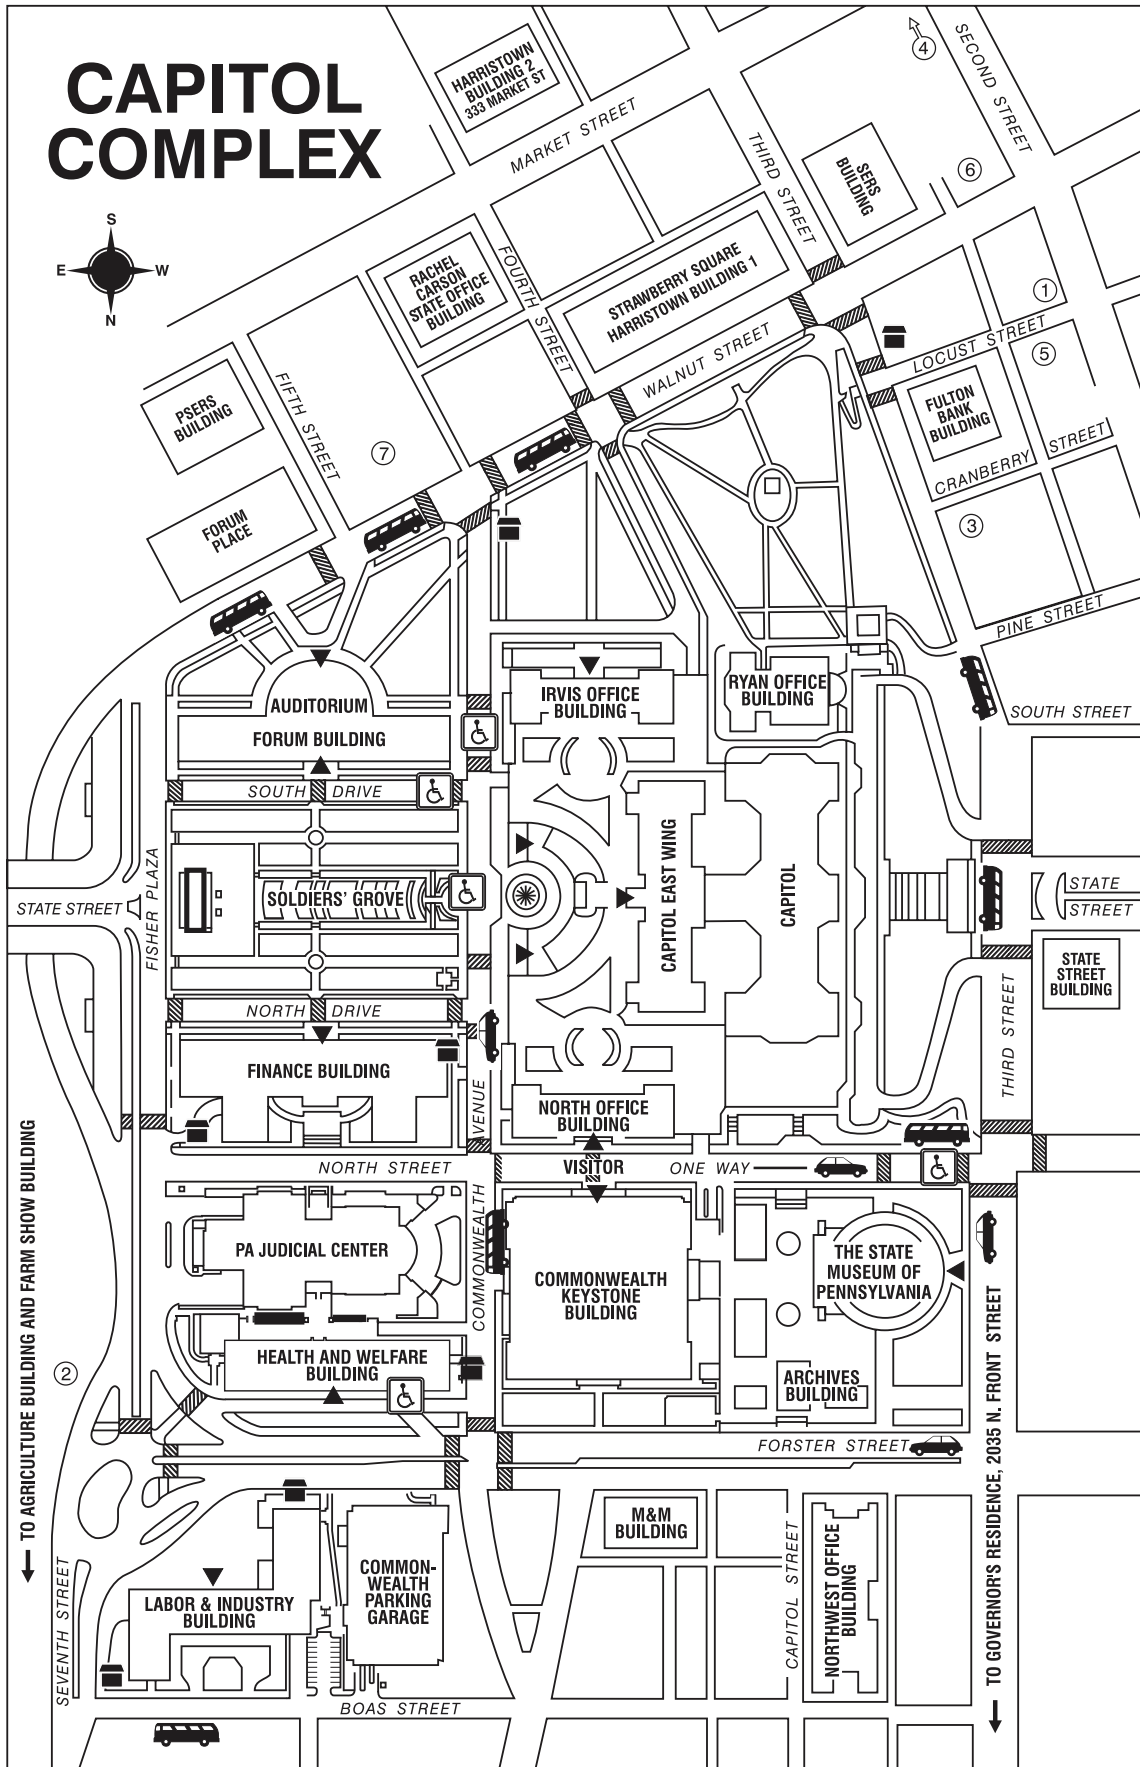

CAPITOL COMPLEX

-  VISITOR SPACES FOR PERSONS WITH DISABILITIES
-  ON-STREET PARKING
-  BUS STOP
-  PUBLIC ENTRANCES
-  PEDESTRIAN CROSSING AREAS
-  AVAILABLE PARKING
-  BUS SHELTER
-  PENNSYLVANIA WAR VETERANS MEMORIAL FOUNTAIN